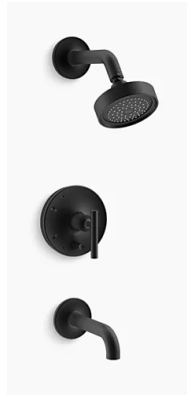

Slab: Lavezzi Leathered

Arizona
Flash
White
3x12

DAKOTA

2021

island - 2

dining

Bunk Bath (50)

Satin Brass and Oil Rubbed Bronze Pull

Kohler Purist Matte Black

Kohler Purist Single

Kohler Corbelle Comfor Height

Sterling 32" Tub White

Kohler Verticyl Undermount

Karman/Dakota/ Painted - Super White

30" Tumbled Brass Round

Marazzi Zellige 4x4 straight stack Gesso ZL11 Grout: 77 frost