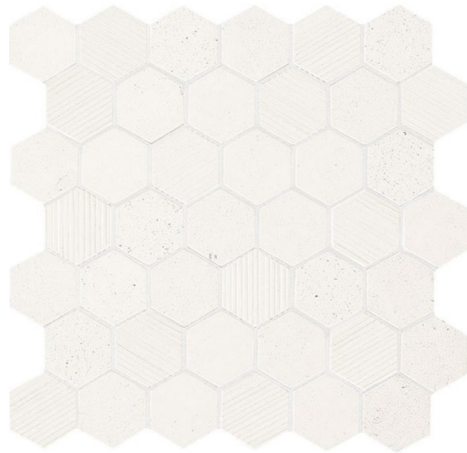

Kohler Honest
Matte Black

Kohler Honest single
Matte Black

Kohler Corbelle
Comfort Height

Kohler Verticyl
Undermount

Karman/Dakota
/ Painted –
Stonington Gray

West Slope wood and brass
pull

Arizona
Concerto Series
White Matte

DalTile
Limestone
Blavet Blanc L340
2" Hex
Grout: 49 light almond

Counter Slab
Bianco Supreme

Paint: Snowbound
Sherwin Williams

RH bistro globe milk
glass double sconce
Bronze/antiqued brass

Vintage Pill Mirror
Matte Black