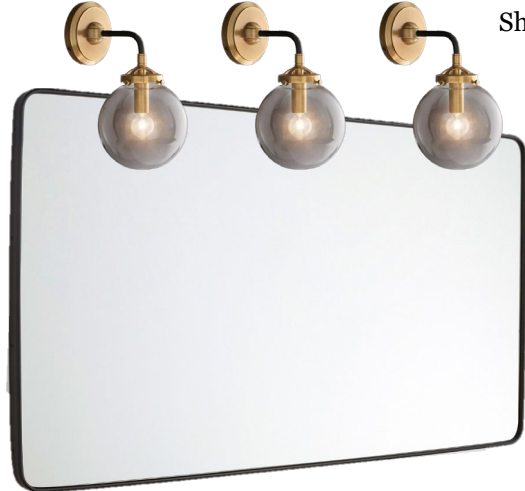

RH Bistro Globe Clear Glass In Bronze/ Antique Brass