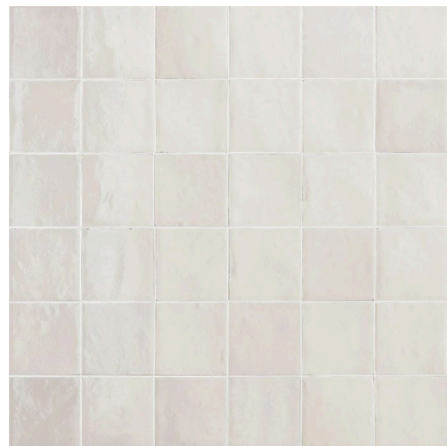

Slab: Lavezzi Leathered

Arizona
Flash
White
3x12

DAKOTA

2021

island - 2

dining

Bunk Bath (50)

Satin Brass and Oil Rubbed Bronze Pull

Kohler Purist Matte Black

Kohler Purist Single

Kohler Corbelle Comfor Height

Sterling 32" Tub White

Kohler Verticyl Undermount

Karman/Dakota/ Painted - Super White

30" Tumbled Brass Round

Marazzi Zellige 4x4 straight stack Gesso ZL11 Grout: 77 frost

Style Access Simple Stone Oro Chevron Grout: 01 alabaster

Counter Slab Bianco Supreme

Paint: Snowbound Sherwin Williams

Anthropolige mountain animal wallpaper in neutral motif

RH utilitaire funnel shade double sconce in bronze