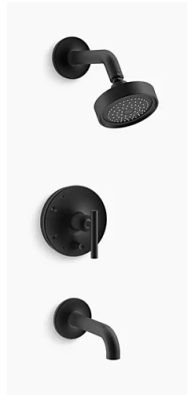

Girls Bunk Bath (52)

Kohler Purist
Matte Black