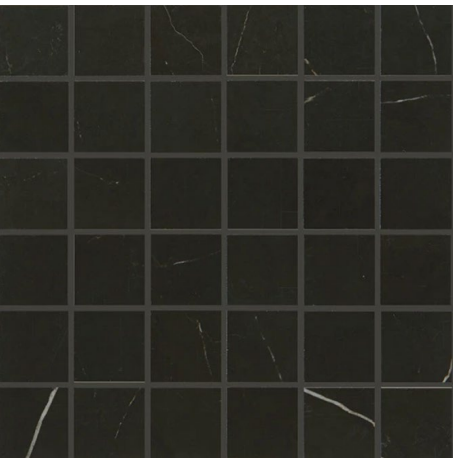

Schluter A100AGRB

Master Bath

Kohler Verticyl Undermount

Jazz Acrylic Freestanding Tub

Larkin finger pull 4" Aged Brass

Larkin bin pull 4" Aged Brass

Arizona Flash White 3x12

Daltile Marble Attache Nero 24x48