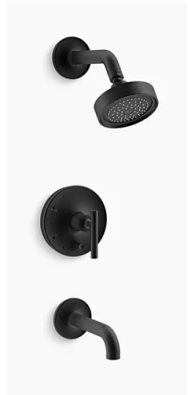

Satin Brass and Oil
Rubbed Bronze Pull

RH utilitaire funnel
shade double sconce in
bronze

2.25 x 9.75 vertical
straight stack
Concerto white matte
Grout: 38 avalanche

Arizona
Unica Moon
2x2 Mosaic
Grout: 93 warm gray

Counter Slab
Bianco Supreme

Paint: Snowbound
Sherwin Williams

30" Tumbled Brass
Round

CN09
Frost white large
Corner shelf

Schluter A100bw

Level 0 Guest Bath (51)

Kohler Purist
Matte Black

Kohler Purist Single