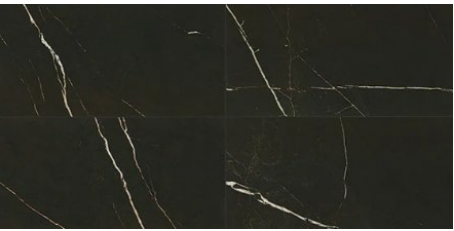

Arizona Flash White 3x12

Shower Pan Daltile Marble Attache Nero 2x2

Daltile Marble Attache Nero 24x48