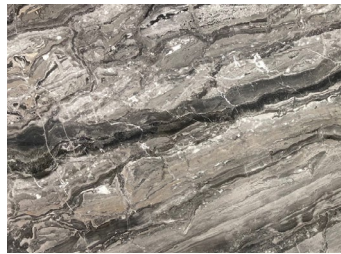

Counter Slab
Arabescato
Orobito