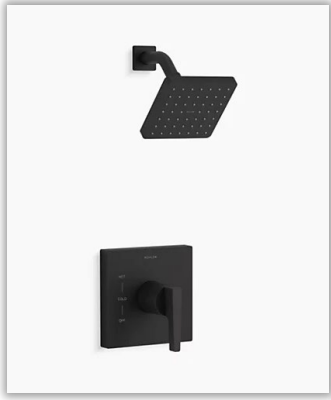

Counter Slab
Arabescato
Orobico

Paint: Snowbound
Sherwin Williams

Caitlin Wilson Horse
and Jockey Wallpaper

Vintage Pill Mirror
Matte Black

Schluter A100bw

CNO9
Frost white large
Corner shelf

Level 1 Guest Bath (36)/ Bed Bath 1