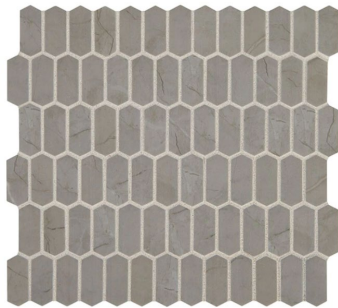

Kohler Corbelle
Comfor Height

Kohler Verticyl
Undermount

Karman/Dakota/
Painted – Super White

Satin Brass and Oil
Rubbed Bronze Pull

2.25 x 9.75 vertical
straight stack
Concerto white matte
Grout: 38 avalanche