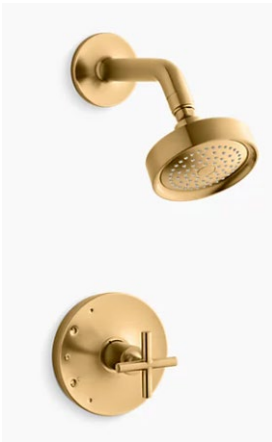

DalTile
Limestone
Blavet Blanc L340
2" Hex
Grout: 49 light almond

Counter Slab
Bianco Supreme

Paint: Snowbound
Sherwin Williams

RH bistro globe milk
glass double sconce
Bronze/antiqued brass

Vintage Pill Mirror
Matte Black

Schluter A100AGRB

Master Bath

Kohler Verticyl Undermount

Jazz Acrylic Freestanding Tub

Larkin finger pull 4" Aged Brass

Larkin bin pull 4" Aged Brass

Arizona Flash White 3x12

Daltile Marble Attache Nero 24x48

Shower Pan Daltile Marble Attache Nero 2x2

RH Bistro Globe Clear Glass In Bronze/ Antique Brass

Paint: Snowbound Sherwin Williams

Kohler Corbelle Comfort Height

Kohler Purist Collection In Vibrant Brushed Brass

Counter Slab Bianco Superior Honed

Lighting

front entry door

garage lights
man door
upper deck

level 0 - 3 baths

level 1 - 2 baths

Master Chandelier
RH Selenite Round Chandelier

island - 2